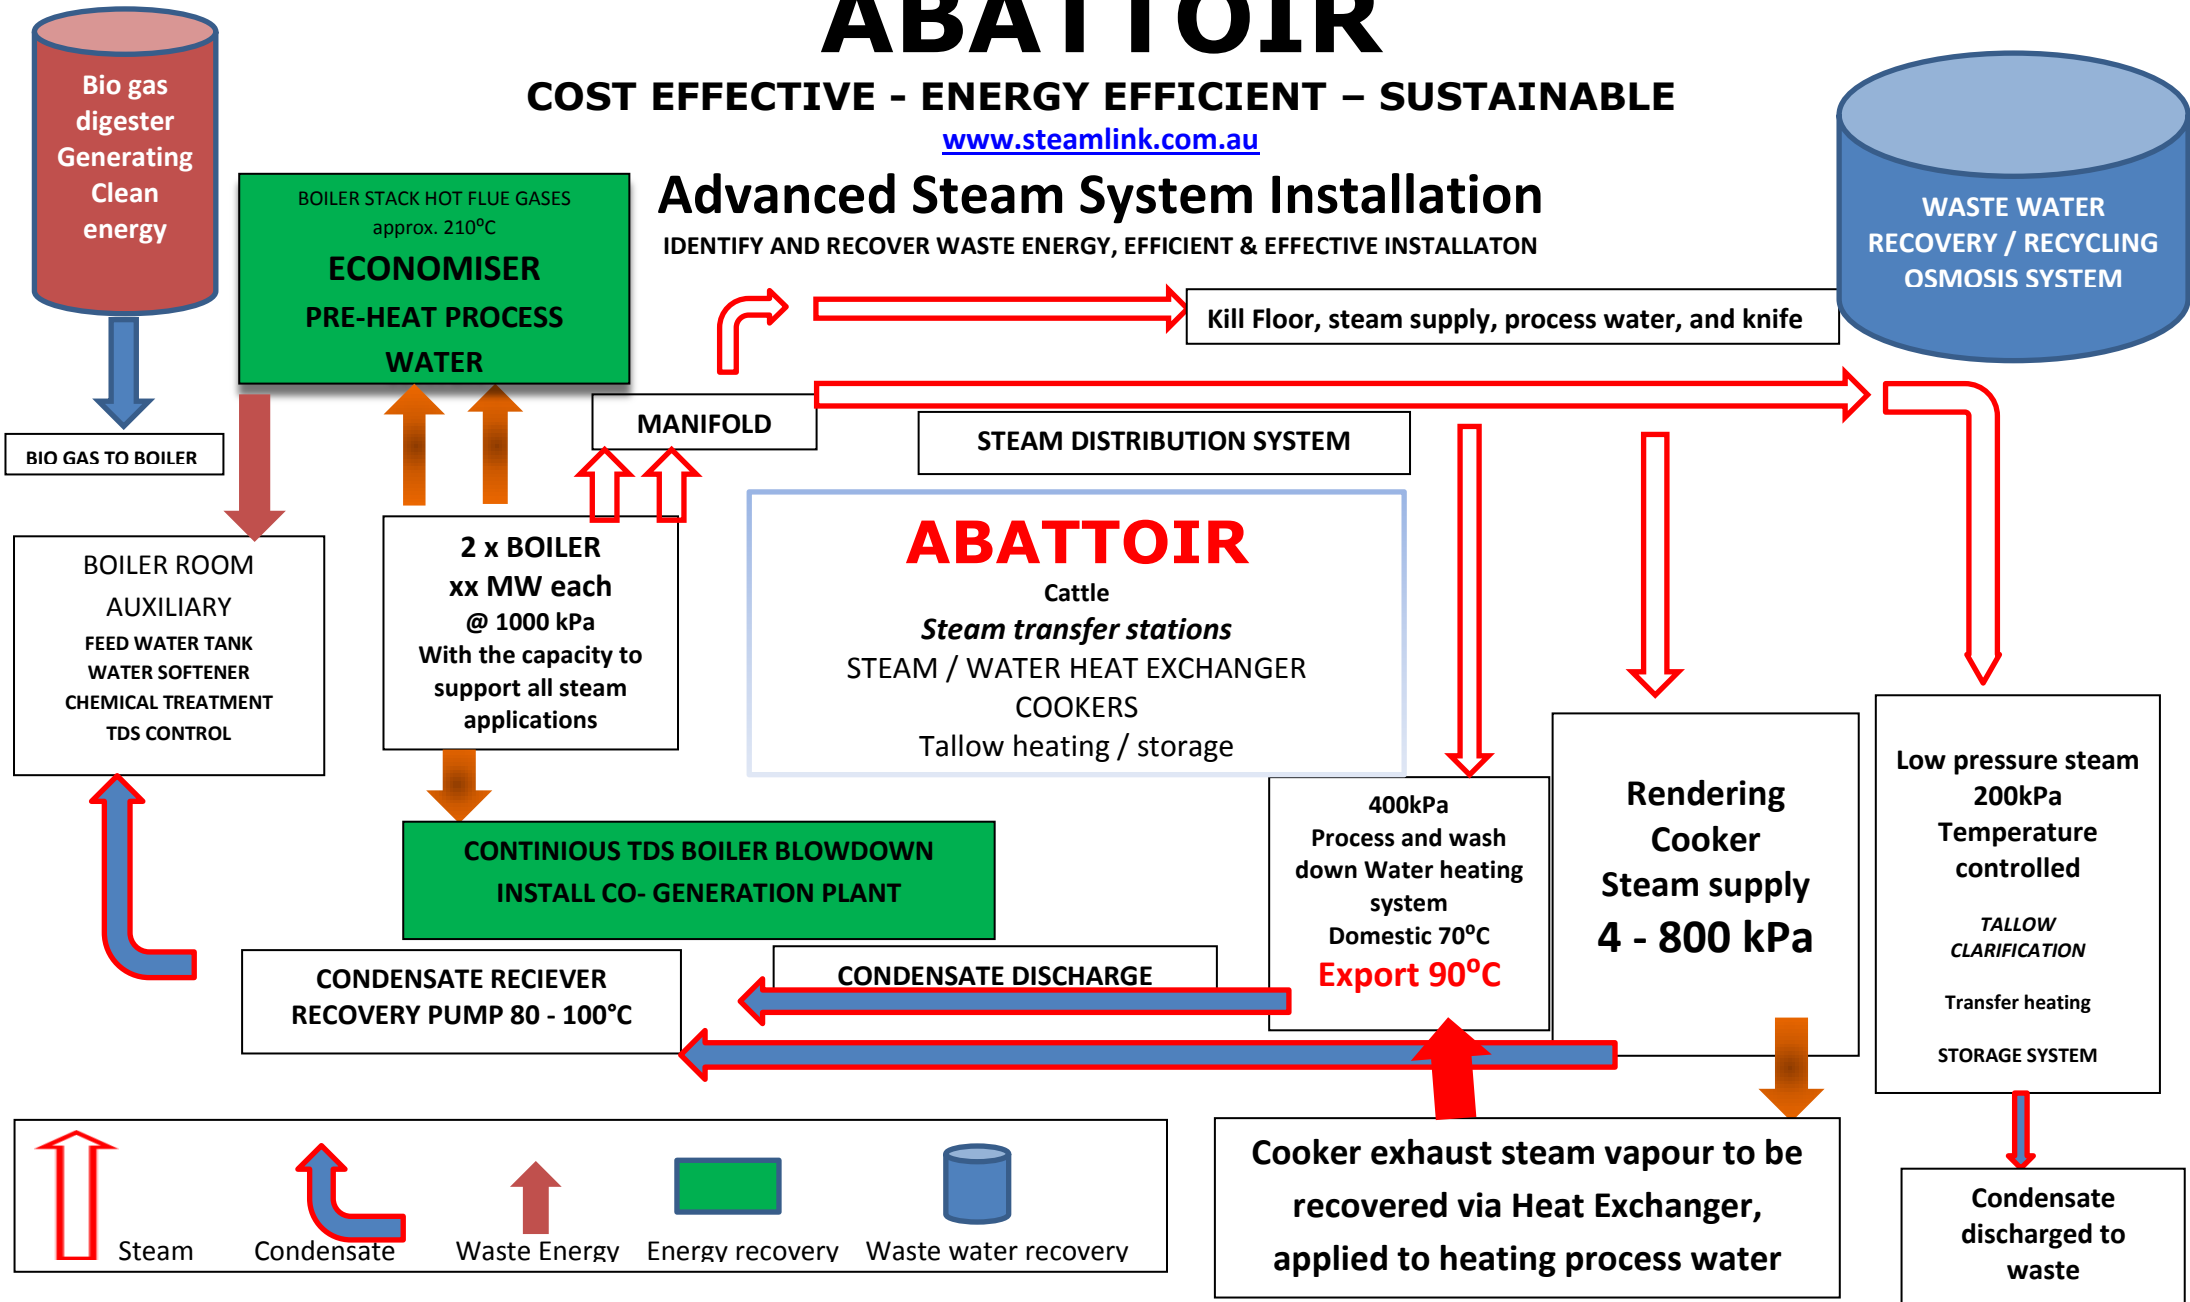

ABATTOIR

COST EFFECTIVE - ENERGY EFFICIENT – SUSTAINABLE

www.steamlink.com.au

Advanced Steam System Installation

IDENTIFY AND RECOVER WASTE ENERGY, EFFICIENT & EFFECTIVE INSTALLATION

STEAM LINK®

THE STEAM PLANT SUPPORT CENTRE